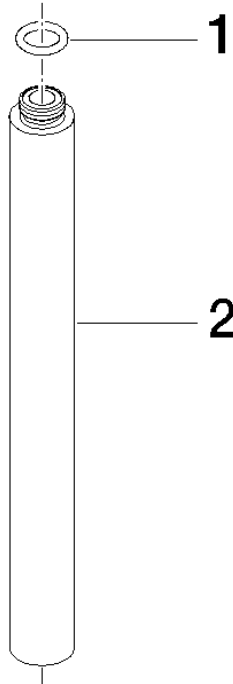

Extension for shower with fixed riser 200 mm - Brushed Dark Platinum

IMO

12 120 970

	Brushed Dark Platinum	12 120 970-99
	Brushed Light Gold	12 120 970-27

Fits: IMO, LULU, MADISON, MEM, TARA, CL.1, LISSÉ, VAIA, META, CYO

Extension for shower with fixed riser 200 mm - Brushed Dark Platinum

IMO

12 120 970

12 120 970

mm [inches]

12 120 970

Parts for other finishes can be found here: [Brushed Light Gold](#)

Spare parts list

No.	Item Number	Name	Quantity used	Delivery time
1	90 14 10 011 00 90	seal	1	2
2	09 24 04 180-99	extension	1	30