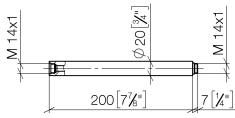

Extension for shower with fixed riser 200 mm - Brushed Dark Platinum

IMO

12 120 970

	Brushed Dark Platinum	12 120 970-99
	Brushed Light Gold	12 120 970-27

Fits: IMO, LULU, MADISON, MEM, TARA, CL.1, LISSÉ, VAIA, META, CYO

Extension for shower with fixed riser 200 mm - Brushed Dark Platinum

IMO

12 120 970

12 120 970

mm [inches]

12 120 970

Parts for other finishes can be found here: [Brushed Light Gold](#)

Spare parts list

No.	Item Number	Name	Quantity used	Delivery time
1	90 14 10 011 00 90	seal	1	2
2	09 24 04 180-99	extension	1	30